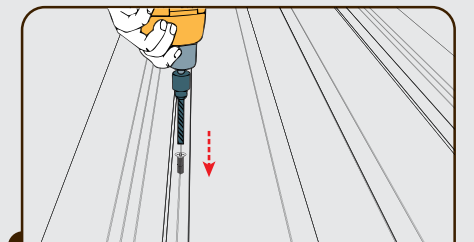

## Installation\_Fixed in between two posts

"Top & Bottom" indicative stickers on the side, predrilled 6mm drain hole on the bottom

Fixed directly into post

Remove screw from cover bar

Put the rope edge into sail track bar

Tension in the order of Top, Left, Right and Bottom

Put the cover bar back on, fix it with screw