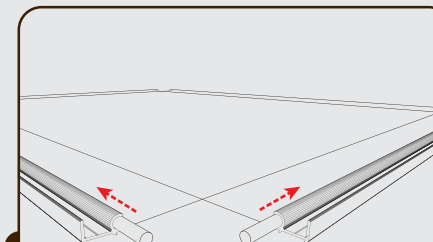

## Installation\_Fixed in between two posts

"Top & Bottom" indicative stickers on the side, predrilled 6mm drain hole on the bottom

Fixed directly into post

Remove screw from cover bar

Put the rope edge into sail track bar

Tension in the order of Top, Left, Right and Bottom

Put the cover bar back on, fix it with screw