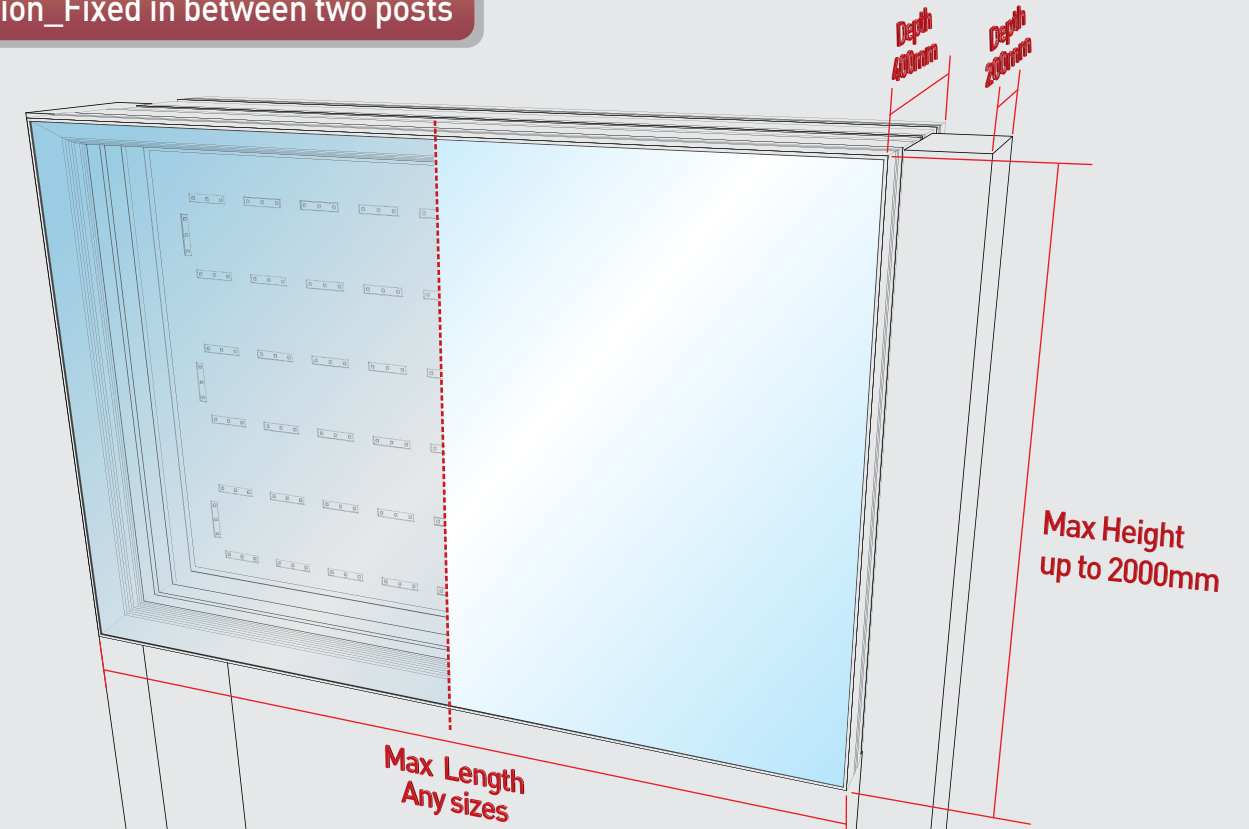

## This Flexface face Lightbox is..

- ✓ Type Double sided
- ✓ Where to fix Fixed in between two posts
- ✓ Lighting source LED Lighting
- ✓ Cover size 5mm trims
- ✓ Colour White or Black (Others cost extra)

## Installation\_Fixed in between two posts

"Top & Bottom" indicative stickers on the side, predrilled 6mm drain hole on the bottom

Fixed directly into post

Remove screw from cover bar

Put the rope edge into sail track bar