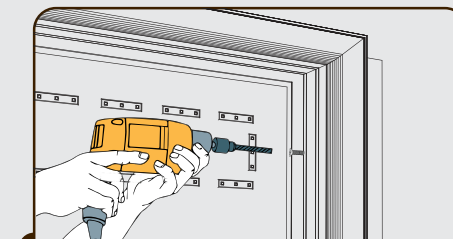

## Installation\_Fixed in between two posts

"Top & Bottom" indicative stickers on the side, predrilled 6mm drain hole on the bottom

Fixed directly into post

Remove screw from cover bar

Put the rope edge into sail track bar