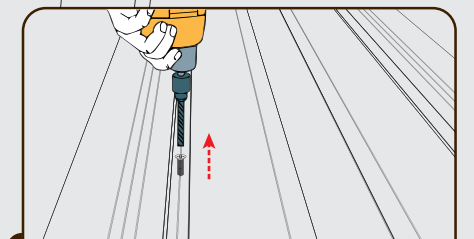

## Installation\_Fixed in between two posts

"Top & Bottom" indicative stickers on the side, predrilled 6mm drain hole on the bottom

Fixed directly into post

Remove screw from cover bar

Put the rope edge into sail track bar

Tension in the order of Top, Left, Right and Bottom

Put the cover bar back on, fix it with screw