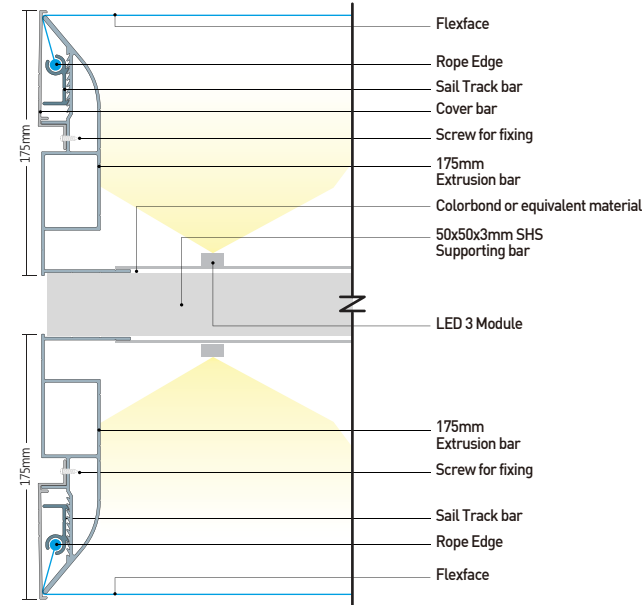

SA 242 DS FF LED SQ FB 400 5

This Flexface face Lightbox is..

- ✓ Type Double sided
- ✓ Where to fix Fixed in between two posts
- ✓ Lighting source LED Lighting
- ✓ Cover size 5mm trims
- ✓ Colour White or Black (Others cost extra)

- Price do not include Printed Flexface & tension
- Price do not include packaging and Delivery