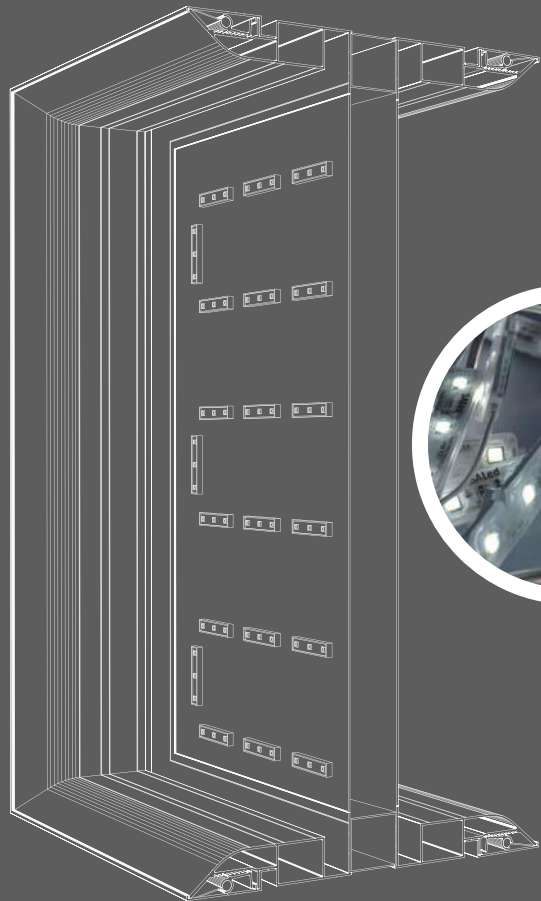

# SA 242 DS FF LED SQ FB 400 5

## This Flexface face Lightbox is..

- ✓ Type Double sided
- ✓ Where to fix Fixed in between two posts
- ✓ Lighting source LED Lighting
- ✓ Cover size 5mm trims
- ✓ Colour White or Black (Others cost extra)

## Installation\_Fixed in between two posts

"Top & Bottom" indicative stickers on the side, predrilled 6mm drain hole on the bottom

Fixed directly into post

Remove screw from cover bar

Put the rope edge into sail track bar