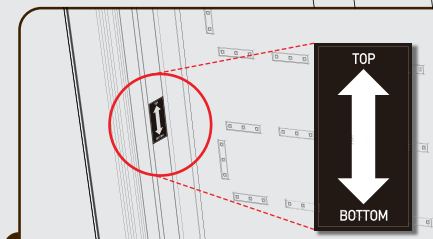

Installation_Fixed in between two posts

"Top & Bottom" indicative stickers on the side, predrilled 6mm drain hole on the bottom